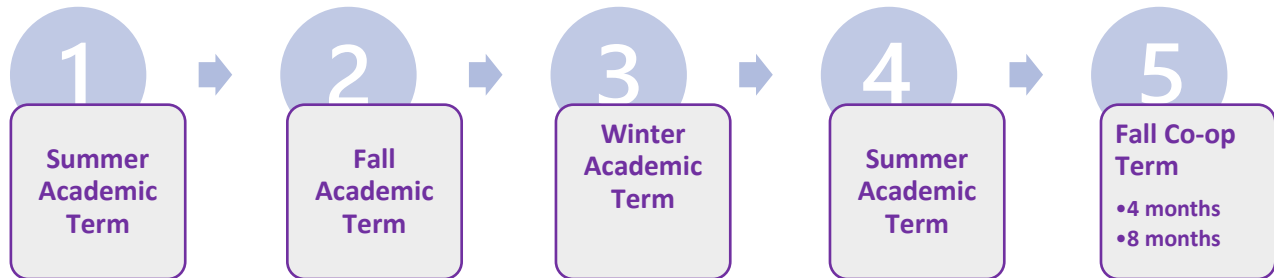

Master of Engineering (MEng) Co-op Program

Fall Intake

Winter Intake

Summer Intake

Master of Engineering (MEng) – Graduate Diploma (GDip)

Fall Intake

Winter Intake

Summer Intake