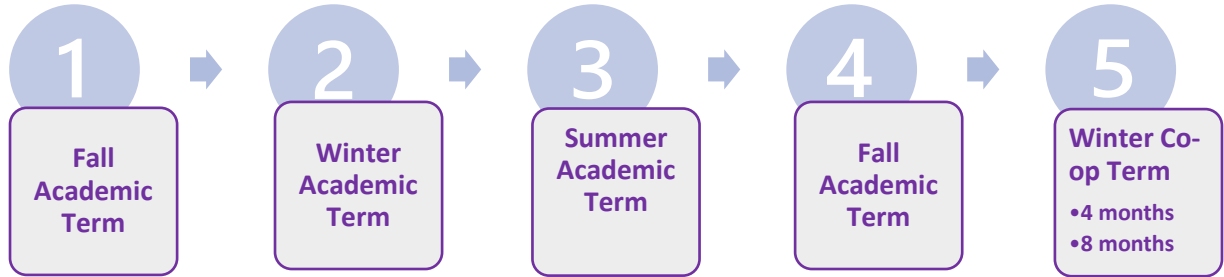

Master of Engineering (MEng) Co-op Program

Fall Intake

Winter Intake

Summer Intake

Master of Engineering (MEng) – Graduate Diploma (GDip)

Fall Intake

Winter Intake

Summer Intake