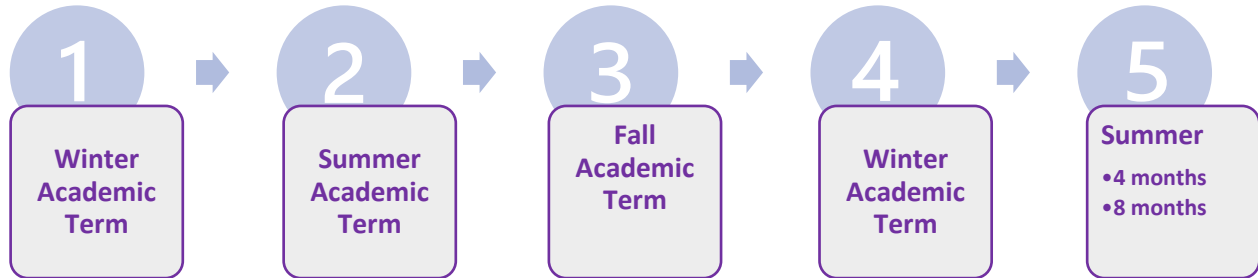

Master of Engineering (MEng) Co-op Program

Fall Intake

Winter Intake

Summer Intake

Master of Engineering (MEng) – Graduate Diploma (GDip)

Fall Intake

Winter Intake

Summer Intake