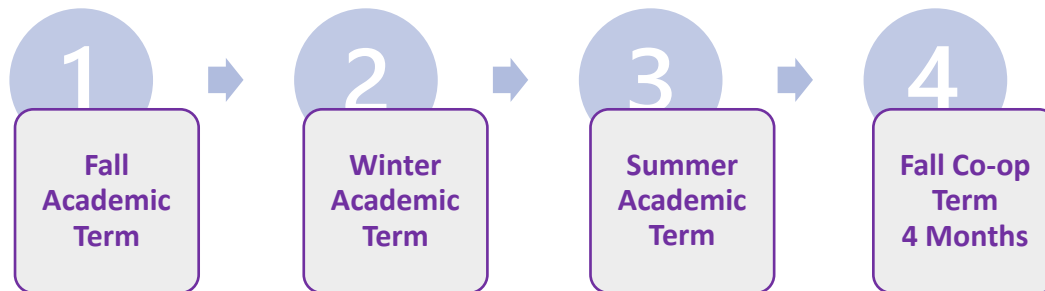

Master of Engineering (MEng) Co-op Program

Fall Intake

Winter Intake

Summer Intake

Master of Engineering (MEng) – Graduate Diploma (GDip)

Fall Intake

Winter Intake

Summer Intake